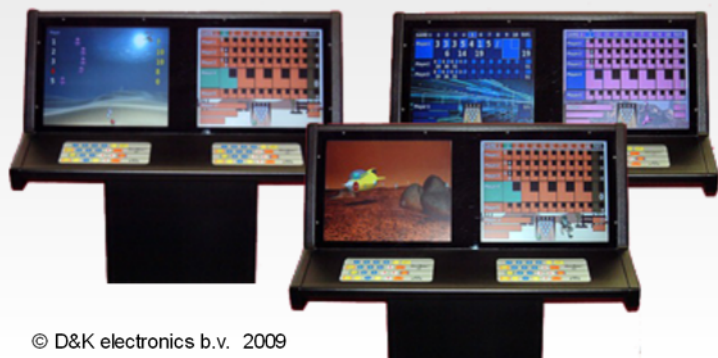

scoremaster ses

The Bowling Standard Entertainment System

Bowling Scoring System with High Resolution overhead LCD Monitors

* Stand Alone Systems

Two lanes per score computer system

* Player Zoom Feature

All grids have current-player magnification

* Score Grids

Ten frame grids with scrolling for up to ten players

* Soft Touch Keyboards

Press the **Menu/Start** button, enter the number of players and go. As easy as that!

* Supplementary menu options:

* Front Desk System (manager control) (optional RDS software required)

All the stand alone overhead monitors and console tables can be connected with a remote Windows or Linux computer via a local area network. e.g. player names can be send to the monitors, pinsetters can be switched on/off and the lane scores can be printed.

* Console Tables with 17" or 19" LCD Displays have the same features as the overhead monitors.

* Operating Languages

English, Dutch, German and French

* Animations

More than 300 animations standard

* Backgrounds & Grids