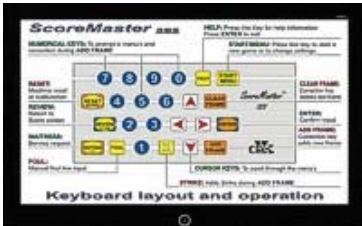

scoremaster ses

The Bowling Standard Entertainment System

Screenshots

Sample Animations

Distributors

The Netherlands, Belgium & Germany

Bowltrade - B.B.S. Exploitatie Mij. b.v.
Contact: Mr. Jos Beunen
Address: Borgshof 36, 6067DA, Linne.
The Netherlands
Tel: +31 (0) 475 461290
Fax: +31 (0) 475 465909
URL: www.bowltrade.nl
E-mail: info@bowltrade.nl

Active Bowling Products b.v.
Contact: Mr. Gert Hommes
Address: De Oude Werf 10, 1851PW, Heiloo.
The Netherlands
Tel: +31 (0) 72 5354040
Fax: +31 (0) 72 5337267
URL: www.activebowling.nl
E-mail: info@activebowling.nl